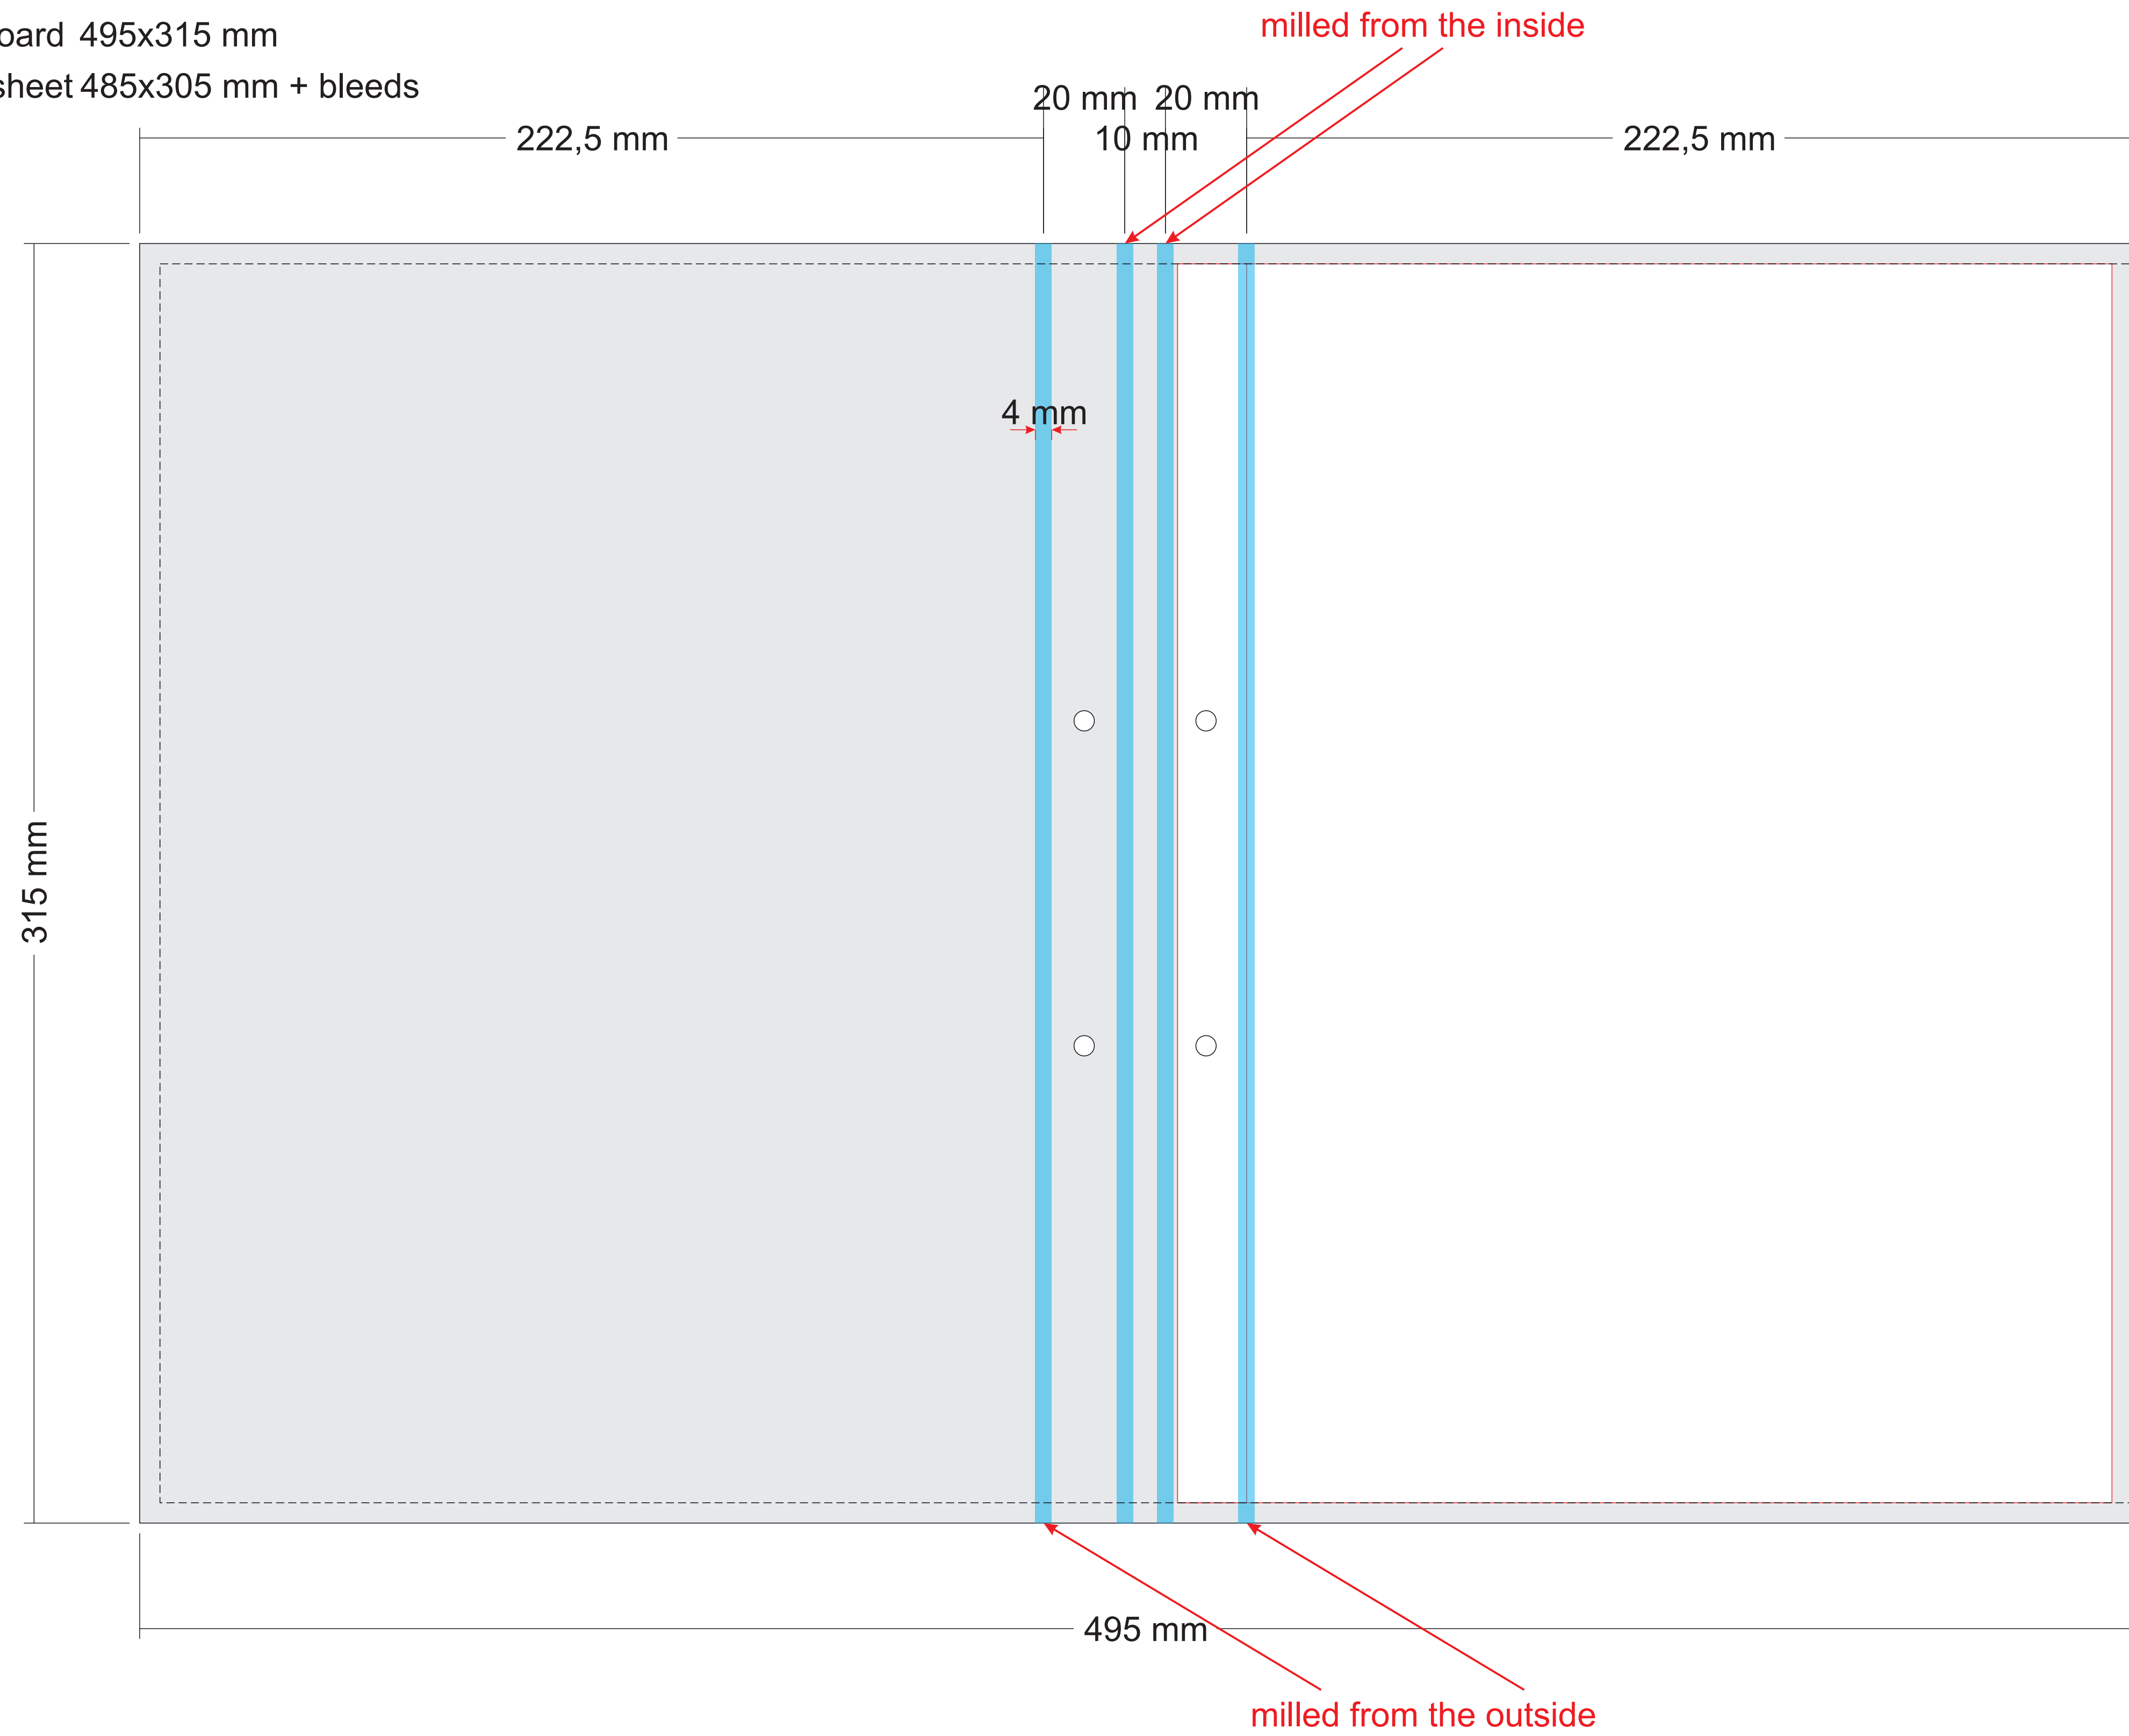

OUTSIDE VIEW
A4 menu, 2 screws

outside sheet 527x347 mm
greyboard 495x315 mm
inside sheet 485x305 mm + bleeds

- outside sheet 
- greyboard 
- milling 
- riverts area 
- mechanism 
- please don't place any graphical elements

INSIDE VIEW

A4 menu, 2 screws

outside sheet 527x347 mm
greyboard 495x315 mm
inside sheet 485x305 mm + bleeds

- greyboard 
- inside sheet 
- milling 
- riverts area 
- mechanism 
- please don't place any graphical elements