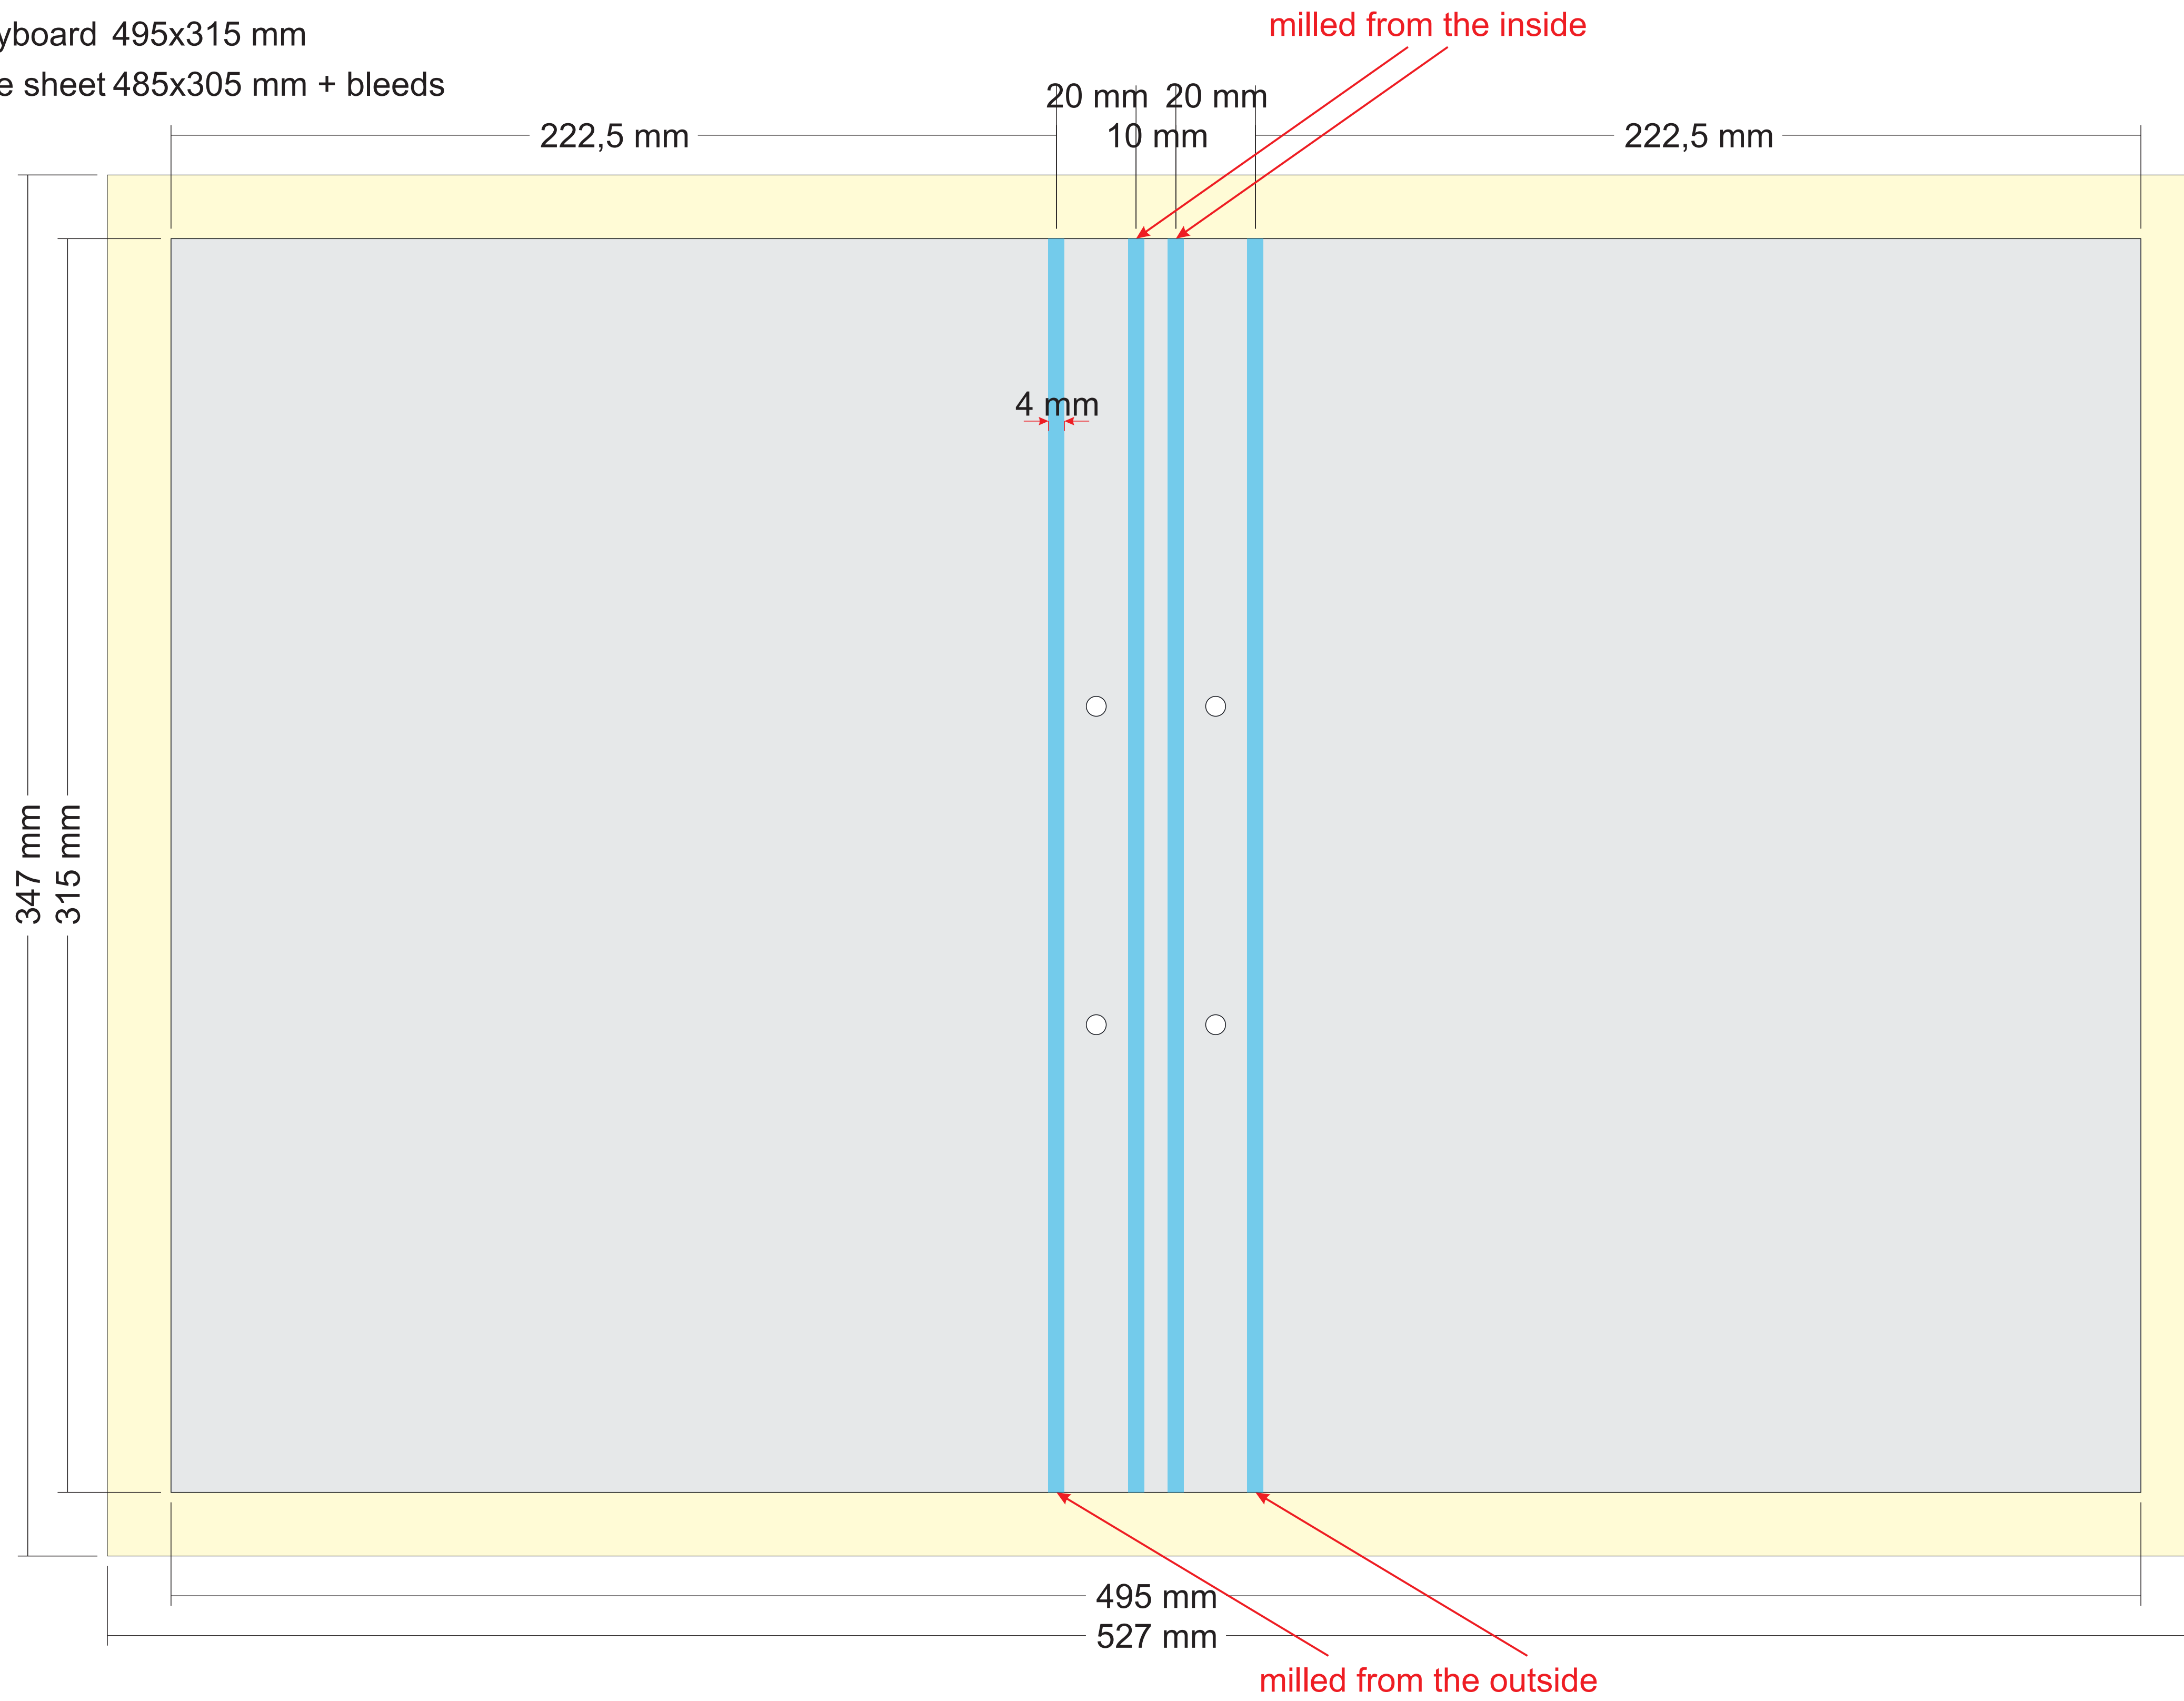

OUTSIDE VIEW
A4 menu, 2 screws

outside sheet 527x347 mm
greyboard 495x315 mm
inside sheet 485x305 mm + bleeds

- outside sheet 
- greyboard 
- milling 
- riverts area 
- mechanism 
- please don't place any graphical elements

INSIDE VIEW

A4 menu, 2 screws

outside sheet 527x347 mm
greyboard 495x315 mm
inside sheet 485x305 mm + bleeds

- greyboard 
- inside sheet 
- milling 
- riverts area 
- mechanism 
- please don't place any graphical elements